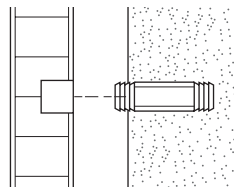

"EXACT" Connector

- For solid and detachable connections
- Made of high grade, high-impact plastic for invisible and corrosion proof connections
- The tooth-like grooves of the dowels guarantee a tight fit even without glue
- EXACT dowels save labor on ceiling, door and wall paneling as they can also be driven into brick and concrete

Material: plastic; Color: white

Length	Item No.
8 x 30 mm	267.70.700

Packing: 1000 pcs.

Compression Dowel

- Open on both ends
- For quick and easy attachment of trim parts
- No glue or clamping needed
- To aid as a clamping device while the glue on wooden dowels sets
- Can also be set in grooves for lineal adjustment

Material: steel

Color	Item No.
black oxide	267.74.300

Packing: 10000 pcs.