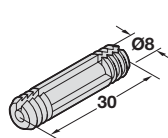

"EXACT" Connector

- For solid and detachable connections
- Made of high grade, high-impact plastic for invisible and corrosion proof connections
- The tooth-like grooves of the dowels guarantee a tight fit even without glue
- EXACT dowels save labor on ceiling, door and wall paneling as they can also be driven into brick and concrete

Material: plastic; Color: white

Length	Item No.
8 x 30 mm	267.70.700

Packing: 1000 pcs.

Compression Dowel

- Open on both ends
- For quick and easy attachment of trim parts
- No glue or clamping needed
- To aid as a clamping device while the glue on wooden dowels sets
- Can also be set in grooves for lineal adjustment

Material: steel

Color	Item No.
black oxide	267.74.300

Packing: 10000 pcs.