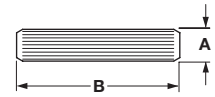

Material: kiln-dried hardwood

Fluted – metric				
A x B	Item No.	Packing	Bulk Item No.	Packing
5 x 30	267.83.030	1,000	267.83.030.BB	52,000
5 x 35	267.83.035	1,000	267.83.035.BB	46,000
5 x 40	267.83.040	1,000	267.83.040.BB	30,000
6 x 25	267.83.125	1,000	267.83.125.BB	44,000
6 x 30	267.83.130	1,000	267.83.130.BB	35,400
8 x 25	267.83.225	1,000	267.83.225.BB	23,000
8 x 30	267.83.230	1,000	267.83.230.BB	19,200
8 x 32	267.83.232	1,000	267.83.232.BB	17,800
8 x 35	267.83.235	1,000	267.83.235.BB	16,400
8 x 38	267.83.238	1,000	267.83.238.BB	15,000
8 x 40	267.83.240	1,000	267.83.240.BB	14,200
8 x 50	267.83.250	1,000	267.83.250.BB	12,000
10 x 30	267.83.330	1,000	267.83.330.BB	25,000