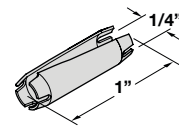

Material: kiln-dried hardwood

Fluted Pre-Glued – metric				
A x B	Item No.	Packing	Bulk Item No.	Packing
6 x 25	267.84.125	1,000	267.84.125.BB	44,000
6 x 30	267.84.130	1,000	267.84.130.BB	35,400
8 x 25	267.84.225	1,000	267.84.225.BB	23,000
8 x 30	267.84.230	1,000	267.84.230.BB	19,200
8 x 32	267.84.232	1,000	267.84.232.BB	17,800
8 x 35	267.84.235	1,000	267.84.235.BB	16,400
8 x 38	267.84.238	1,000	267.84.238.BB	15,000

Material: plastic; Color: white

Length	Item No.
8 x 30 mm	267.70.700

Packing: 1000 pcs.

Compression Dowel

- Open on both ends
- For quick and easy attachment of trim parts
- No glue or clamping needed
- To aid as a clamping device while the glue on wooden dowels sets
- Can also be set in grooves for lineal adjustment

Material: steel

Color	Item No.
black oxide	267.74.300

Packing: 10000 pcs.

Note:

The diameter of the compression dowels refers to the drilling diameter. Since the dowels are under tension, they are slightly bigger in diameter.

Dimensions in mm
Inches are approximate

Dimensional data not binding. We reserve the right to alter specifications without notice.