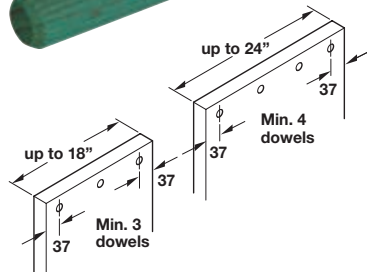

Material: kiln-dried hardwood

Fluted – metric				
A x B	Item No.	Packing	Bulk Item No.	Packing
5 x 30	267.83.030	1,000	267.83.030.BB	52,000
5 x 35	267.83.035	1,000	267.83.035.BB	46,000
5 x 40	267.83.040	1,000	267.83.040.BB	30,000
6 x 25	267.83.125	1,000	267.83.125.BB	44,000
6 x 30	267.83.130	1,000	267.83.130.BB	35,400
8 x 25	267.83.225	1,000	267.83.225.BB	23,000
8 x 30	267.83.230	1,000	267.83.230.BB	19,200
8 x 32	267.83.232	1,000	267.83.232.BB	17,800
8 x 35	267.83.235	1,000	267.83.235.BB	16,400
8 x 38	267.83.238	1,000	267.83.238.BB	15,000
8 x 40	267.83.240	1,000	267.83.240.BB	14,200
8 x 50	267.83.250	1,000	267.83.250.BB	12,000
10 x 30	267.83.330	1,000	267.83.330.BB	25,000

Material: kiln-dried hardwood

Fluted – inch				
A x B	Item No.	Packing	Bulk Item No.	Packing
1/4" x 1"	267.80.102	1,000	267.80.102.BB	38,700
1/4" x 1-1/4"	267.80.105	1,000	267.80.105.BB	29,600
5/16" x 1-1/4"	267.80.205	1,000	267.80.205.BB	17,800
5/16" x 1-1/2"	267.80.207	1,000	267.80.207.BB	15,000
3/8" x 1-1/2"	267.80.307	1,000	267.80.307.BB	20,000
3/8" x 2"	267.80.312	1,000	267.80.312.BB	13,000
1/2" x 3"	267.80.719	1,000	267.80.719.BB	5,000

Pre-glued multi-grooved (fluted) wooden dowel

- 100% glue coverage creates superior holding strength
- Eliminates clean up time on your product during and after assembly

How to Use a Pre-glued Dowel Pin

Material: kiln-dried hardwood

Fluted Pre-Glued – metric				
A x B	Item No.	Packing	Bulk Item No.	Packing
6 x 25	267.84.125	1,000	267.84.125.BB	44,000
6 x 30	267.84.130	1,000	267.84.130.BB	35,400
8 x 25	267.84.225	1,000	267.84.225.BB	23,000
8 x 30	267.84.230	1,000	267.84.230.BB	19,200
8 x 32	267.84.232	1,000	267.84.232.BB	17,800
8 x 35	267.84.235	1,000	267.84.235.BB	16,400
8 x 38	267.84.238	1,000	267.84.238.BB	15,000